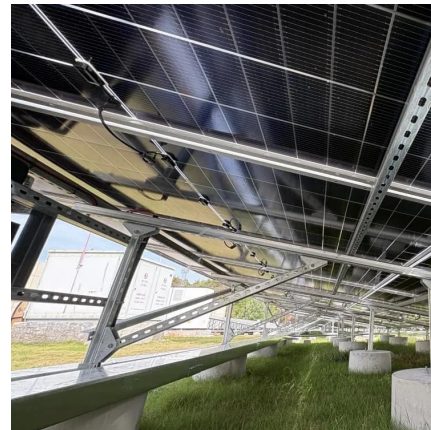

[TEC GLOBAL IS AWARDED FOR NIGELEC DOSSO AND ...](#)

Aug 6, 2021 · TEC Global has been awarded and signed contract for the complete Electrical Works Scope of NIGELEC (Société Nigerienne d'Electricité) Dosso and Gorou-Banda ...