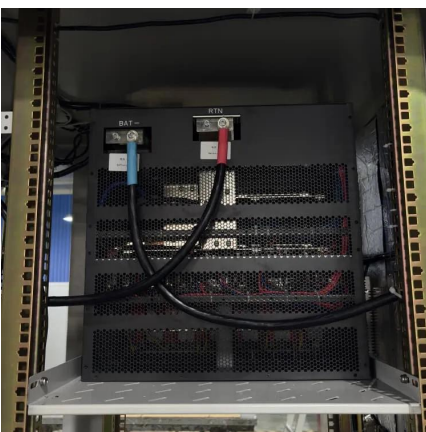

Outdoor Integrated Telecom Cabinet for Base Stations

Integrated Cabinet for Telecom Equipment This Integrated Cabinet for Telecom Equipment is designed for outdoor telecom applications, incorporating power distribution units, thermal ...